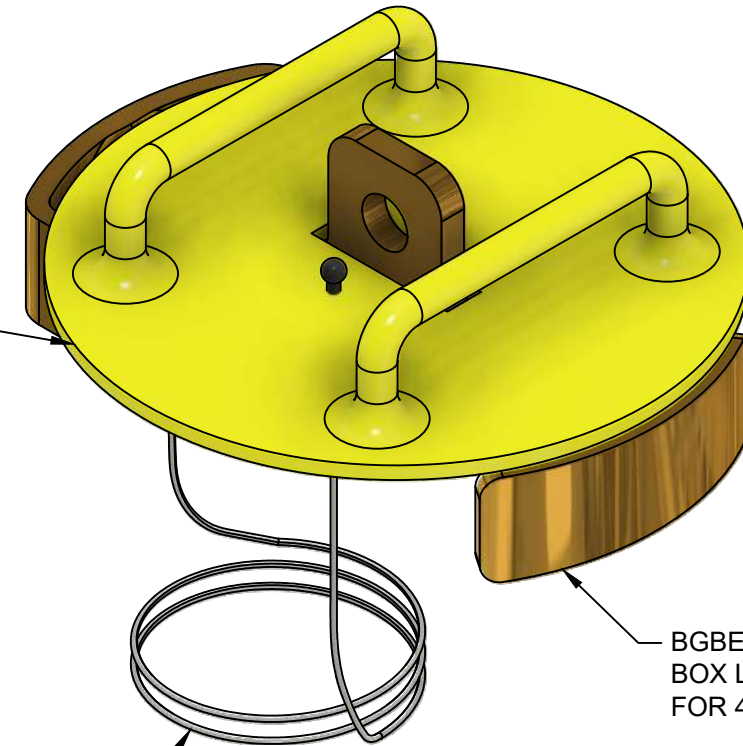

SECTION A-A

BGBPLATE05.50Y
BOX LOCK PLATE 5.50 FOR
4905, 4906, 4907, 4908 IN YELLOW

BGBEXP-06.50
BOX LOCK EXPANDER BAR 5.63 - 6.5
FOR 4905, 4906, 4907, 4908

BGBLANYARD-18
BGB 18 INCH LANYARD

NOTES- ALL EDGES HAVE A 1/16 RADIUS
TOLERANCE $\pm .0625$

REV.	DATE	COMMENT

BINGHAM & TAYLOR

BGBA06.50LY

BOX LOCK EXPANDER BAR
5.63-6.5 PLATE 5.50 WITH
LANYARD YELLOW FOR
4905, 4906, 4907, 4908

DRAWN BY:
J. BUTCHER
06/22/2021

WEIGHT
2.0 LBS

APPROVED BY:

DATE: