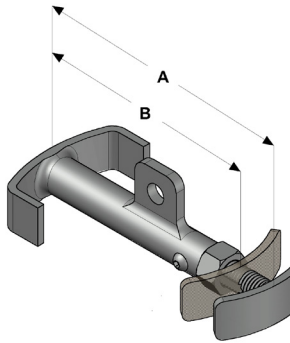

# LOCK-OUT / TAG-OUT PROTECTION

The patented 2-piece locking bar and plate allows you to put your own lock on the device for maximum security protection.

## COMPATIBILITY

Compatible with all valve box manufacturers, the valve sentinel comes in a variety of sizes that can fit valve boxes between 3 7/8" to 12 3/4".

EXPANDER BAR MODEL	A (MAX BOX)	B (MIN BOX)
BGBEXP-04.25	4 1/4	3 7/8
BGBEXP-04.88	4 7/8	4 1/4
BGBEXP-05.63	5 5/8	4 7/8
BGBEXP-06.50	6 1/2	5 5/8
BGBEXP-07.50	7 1/2	6 1/2
BGBEXP-08.75	8 3/4	7 1/2
BGBEXP-10.50	10 1/2	8 3/4
BGBEXP-12.75	12 3/4	10 1/2

## SIZE AND FINISH

The Valve Sentinel can be purchased in either red, yellow or blue and certain sizes are available as assembled units (with expander bar, plate, and lanyard).

PLATE MODEL	PLATE DIAMETER
BGBPLATE-03.75x	3 3/4
BGBPLATE-04.38x	4 3/8
BGBPLATE-04.88x	4 7/8
BGBPLATE-05.50x	5 1/2
BGBPLATE-06.50x	6 1/2
BGBPLATE-07.75x	7 3/4
BGBPLATE-08.50x	8 1/2
BGBPLATE-10.75x	10 3/4
BGBPLATE-11.50x	11 1/2