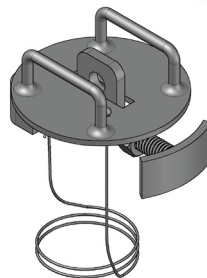

## SIZE AND FINISH

The Valve Sentinel can be purchased in either red, yellow or blue and certain sizes are available as assembled units (with expander bar, plate, and lanyard).

PLATE MODEL	PLATE DIAMETER
BGBPLATE-03.75x	3 3/4
BGBPLATE-04.38x	4 3/8
BGBPLATE-04.88x	4 7/8
BGBPLATE-05.50x	5 1/2
BGBPLATE-06.50x	6 1/2
BGBPLATE-07.75x	7 3/4
BGBPLATE-08.50x	8 1/2
BGBPLATE-10.75x	10 3/4
BGBPLATE-11.50x	11 1/2

ASSEMBLED SENTINEL MODEL	EXPANDER BAR	PLATE	LANYARD	COLOR
BGBA04.25Lx	4 1/4	3 3/4	Yes	Blue or Yellow
BGBA04.88Lx	4 7/8	4 3/8	Yes	Blue or Yellow
BGBA05.63Lx	5 5/8	4 7/8	Yes	Blue or Yellow
BGBA06.50Lx	6 1/2	5 1/2	Yes	Blue, Yellow, or Red